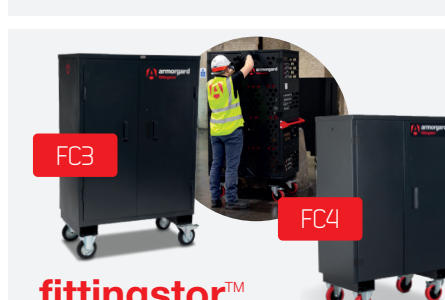

fittingstor™

A mobile, secure storage cabinet for storing copper fittings and cabling
*5 styles available